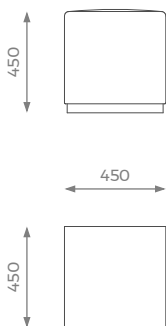

LONDON

CUBE

Tokyo

The squared shape and clean lines of the Tokyo cube make this an ideal piece to showcase a variety of fabrics. The Tokyo works well with our range of modern sofas and is available in a variety of sizes.

DIMENSIONS

ST-01-TT-01-S

H: 450 mm | W: 450 mm | D: 450 mm

PLAIN
1.5m

PATTERN / VELVET
2m

LEATHER
2.5 sqm

DETAILS

- Regular stitching all around.
- Wood plinth.
- 10 years construction guarantee (*for further information please contact our sales team*).

LONDON

DIMENSIONS

ST-01-TT-01-M

H: 450 mm | W: 500 mm | D: 500 mm

PLAIN
2 m

PATTERN / VELVET
2.5 m

LEATHER
3 sqm

DIMENSIONS

ST-01-TT-01-L

H: 450 mm | W: 700 mm | D: 700 mm

PLAIN
2.5 m

PATTERN / VELVET
3 m

LEATHER
3.5 sqm

SHOWROOM

5 PHOENIX TRADING ESTATE
BILTON ROAD | PERIVALE UB6 7DZ

WWW.SOFAANDMORE.CO.UK