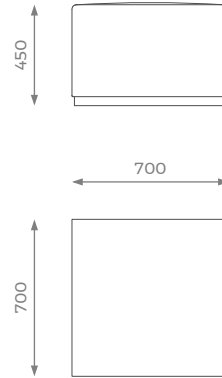

LONDON

DIMENSIONS

ST-01-TT-01-M

H: 450 mm | W: 500 mm | D: 500 mm

PLAIN
2 m

PATTERN / VELVET
2.5 m

LEATHER
3 sqm

DIMENSIONS

ST-01-TT-01-L

H: 450 mm | W: 700 mm | D: 700 mm

PLAIN
2.5 m

PATTERN / VELVET
3 m

LEATHER
3.5 sqm

SHOWROOM

5 PHOENIX TRADING ESTATE
BILTON ROAD | PERIVALE UB6 7DZ

WWW.SOFAANDMORE.CO.UK