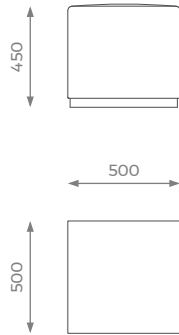

DIMENSIONS

ST-01-TT-01-S

H: 450 mm | W: 450 mm | D: 450 mm

PLAIN
1.5m

PATTERN / VELVET
2m

LEATHER
2.5 sqm

DETAILS

- Regular stitching all around.
- Wood plinth.
- 10 years construction guarantee (*for further information please contact our sales team*).

SHOWROOM

5 PHOENIX TRADING ESTATE
BILTON ROAD | PERIVALE UB6 7DZ

WWW.SOFAANDMORE.CO.UK

INFO@SOFAANDMORE.CO.UK
+44 0208 997 1500

ALL THE DIMENSIONS ARE IN MILLIMETERS.
DESIGN AND SPECIFICATIONS ARE SUBJECT
TO CHANGE WITHOUT NOTICE.
PRINTED COLORS ARE TO BE CONSIDERED
AS PURELY INDICATIVE.

LONDON

DIMENSIONS

ST-01-TT-01-M

H: 450 mm | W: 500 mm | D: 500 mm

PLAIN
2 m

PATTERN / VELVET
2.5 m

LEATHER
3 sqm

DIMENSIONS

ST-01-TT-01-L

H: 450 mm | W: 700 mm | D: 700 mm

PLAIN
2.5 m

PATTERN / VELVET
3 m

LEATHER
3.5 sqm

SHOWROOM

5 PHOENIX TRADING ESTATE
BILTON ROAD | PERIVALE UB6 7DZ

WWW.SOFAANDMORE.CO.UK